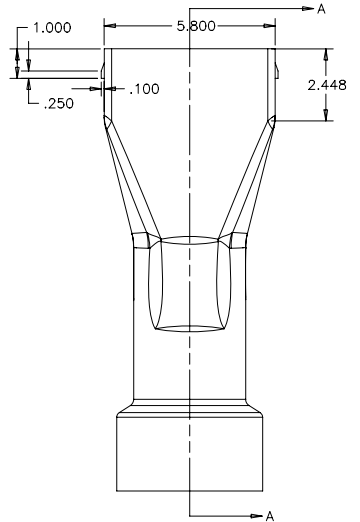

A

MATERIAL : HDPE	INVISAFLO STEALTHSPOUT		
	4" EMITTER		
	9-1-08	DRAWN BY : RWT	

8 7 6 5 4 3 2 1