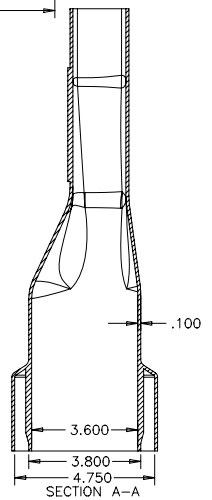

8 7 6 5 4 3 2 1

D

D

C

C

B

B

A

A

MATERIAL : HDPE	INVISAFLO STEALTHSPOUT		
	4" EMITTER		
	9-1-08	DRAWN BY : RWT	

8 7 6 5 4 3 2 1