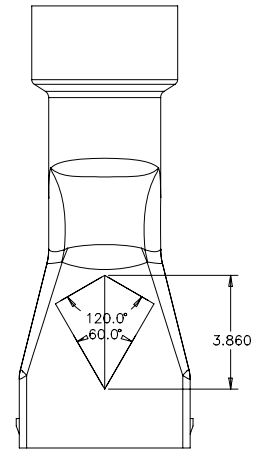

8 7 6 5 4 3 2 1

D

D

C

C

B

B

A

A

MATERIAL : HDPE	INVISAFLO STEALTHSPOUT		
	4" EMITTER		
	9-1-08	DRAWN BY : RWT	

8 7 6 5 4 3 2 1