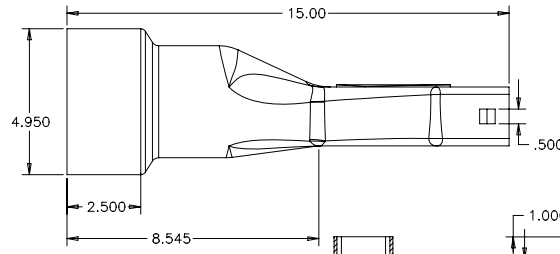

A

MATERIAL : HDPE	INVISAFLO STEALTHSPOUT		
	4" EMITTER		
	9-1-08	DRAWN BY : RWT	

8 7 6 5 4 3 2 1