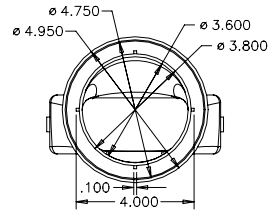

8 7 6 5 4 3 2 1

D

D

C

C

B

B

A

A

MATERIAL : HDPE	INVISAFLO STEALTHSPOUT		
	4" EMITTER		
	9-1-08	DRAWN BY : RWT	

8 7 6 5 4 3 2 1