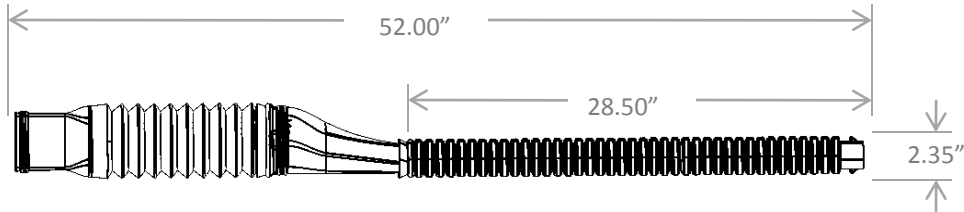

InvisaFlow

Removable insert for
2" x 3" downspout

InvisaFlow, LLC
StealthFlow™
www.invisaflow.com