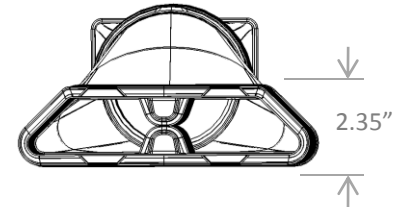

InvisaFlow

Removable insert for
2" x 3" downspout

InvisaFlow, LLC
StealthFlow™
www.invisaflow.com