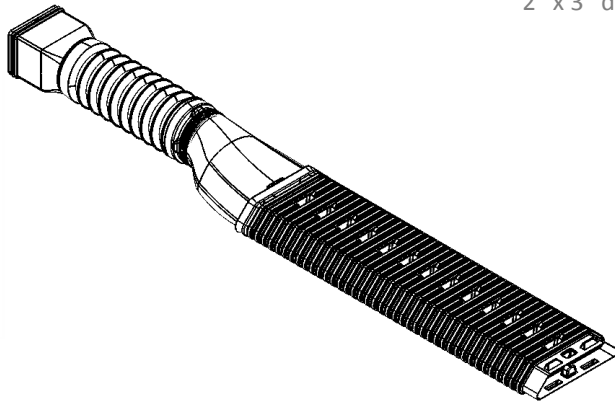

InvisaFlow

Removable insert for
2" x 3" downspout

InvisaFlow, LLC
StealthFlow™
www.invisaflow.com