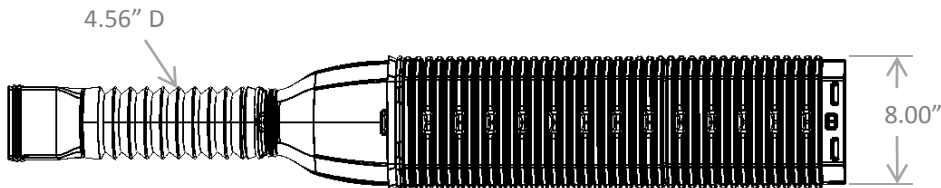

InvisaFlow

Removable insert for
2" x 3" downspout

InvisaFlow, LLC
StealthFlow™
www.invisaflow.com