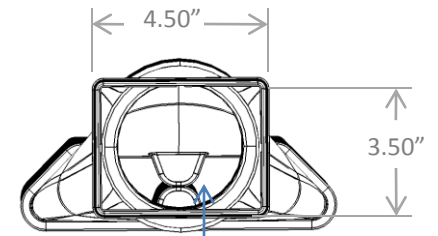

InvisaFlow

Removable insert for
2" x 3" downspout

InvisaFlow, LLC
StealthFlow™
www.invisaflow.com