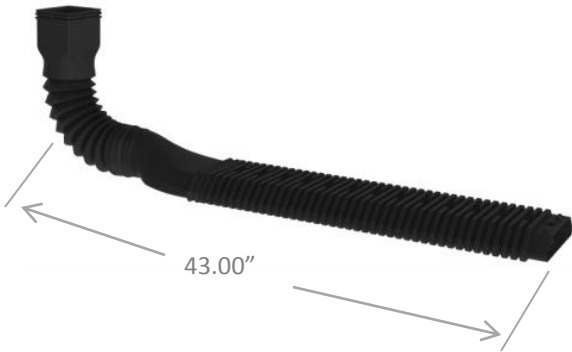

InvisaFlow

Removable insert for
2" x 3" downspout

InvisaFlow, LLC
StealthFlow™
www.invisaflow.com